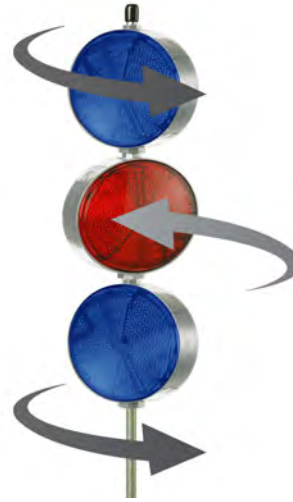

*"I don't see
as well as I used to
when driving
at night"
almost anyone over 45*

IN SPIN SLIDE

"Hammer In"
No-rust steel rods
provide years of
strength and durability.

Rotate reflectors
after installation and customize to
meet night vision needs

Slide the reflectors
up or down for
optimal
reflective properties

Shipping
Spring
2016

Night Guides 2/ pack

- Mnf. # 106-232
- Pack weight: 2.06 lbs
- upc: 0 50632 10623 6
- Case weight: 25 lbs.
- 12/ units per case
- Suggested Retail: \$23.99
- 24 /case per pallet
- MAP: \$19.99

• "COLOR-BURST"
PREMIUM
REFLECTIVE
LENSES

• NO-RUST
1/4" STEEL
RODS
• DURABLE
ABS PLASTIC
LENSES

• KEEPS YOUR
CAR OUT OF
THE DITCH &
OFF THE
GRASS

Venture Products, LLC • Milwaukee • Wisconsin

www.ventureproducts-usa.com