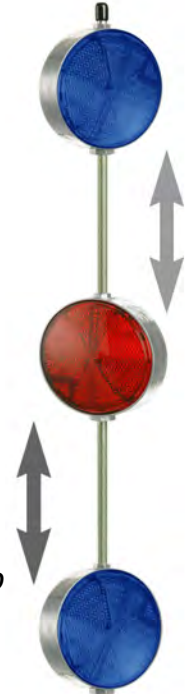

*"I don't see
as well as I used to
when driving
at night"
almost anyone over 45*

IN SPIN SLIDE

"Hammer In"
No-rust steel rods
provide years of
strength and durability.

Rotate reflectors
after installation and customize to
meet night vision needs

Slide the reflectors
up or down for
optimal
reflective properties

Shipping
Spring
2016

Night Guides 2/ pack

- Mnf. # 106-232
- Pack weight: 2.06 lbs
- upc: 0 50632 10623 6
- Case weight: 25 lbs.
- 12/ units per case
- Suggested Retail: \$23.99
- 24 /case per pallet
- MAP: \$19.99

• "COLOR-BURST"
PREMIUM
REFLECTIVE
LENSES

• NO-RUST
1/4" STEEL
RODS
• DURABLE
ABS PLASTIC
LENSES

• KEEPS YOUR
CAR OUT OF
THE DITCH &
OFF THE
GRASS

Venture Products, LLC • Milwaukee • Wisconsin

www.ventureproducts-usa.com