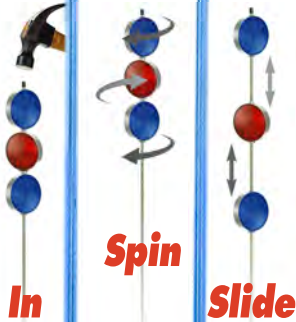

Venture Products, LLC • Milwaukee, Wisconsin

info@dls-lawncandgarden.com
www.ventureproducts-usa.com
www.elevatedgardening.com

800.964.7977

**PROTECT
YOUR TURF**
driveway markers,
snow sticks &
fiberglass fence posts

• "COLOR-BURST"
PREMIUM
REFLECTIVE
LENSES

• NO-RUST
1/4" STEEL
RODS
• DURABLE
ABS PLASTIC
LENSES

• KEEPS YOUR
CAR OUT OF
THE DITCH &
OFF THE
GRASS

Venture Products, LLC • Milwaukee • Wisconsin

www.ventureproducts-usa.com

800.964.7977

Designed and Well Made In The USA